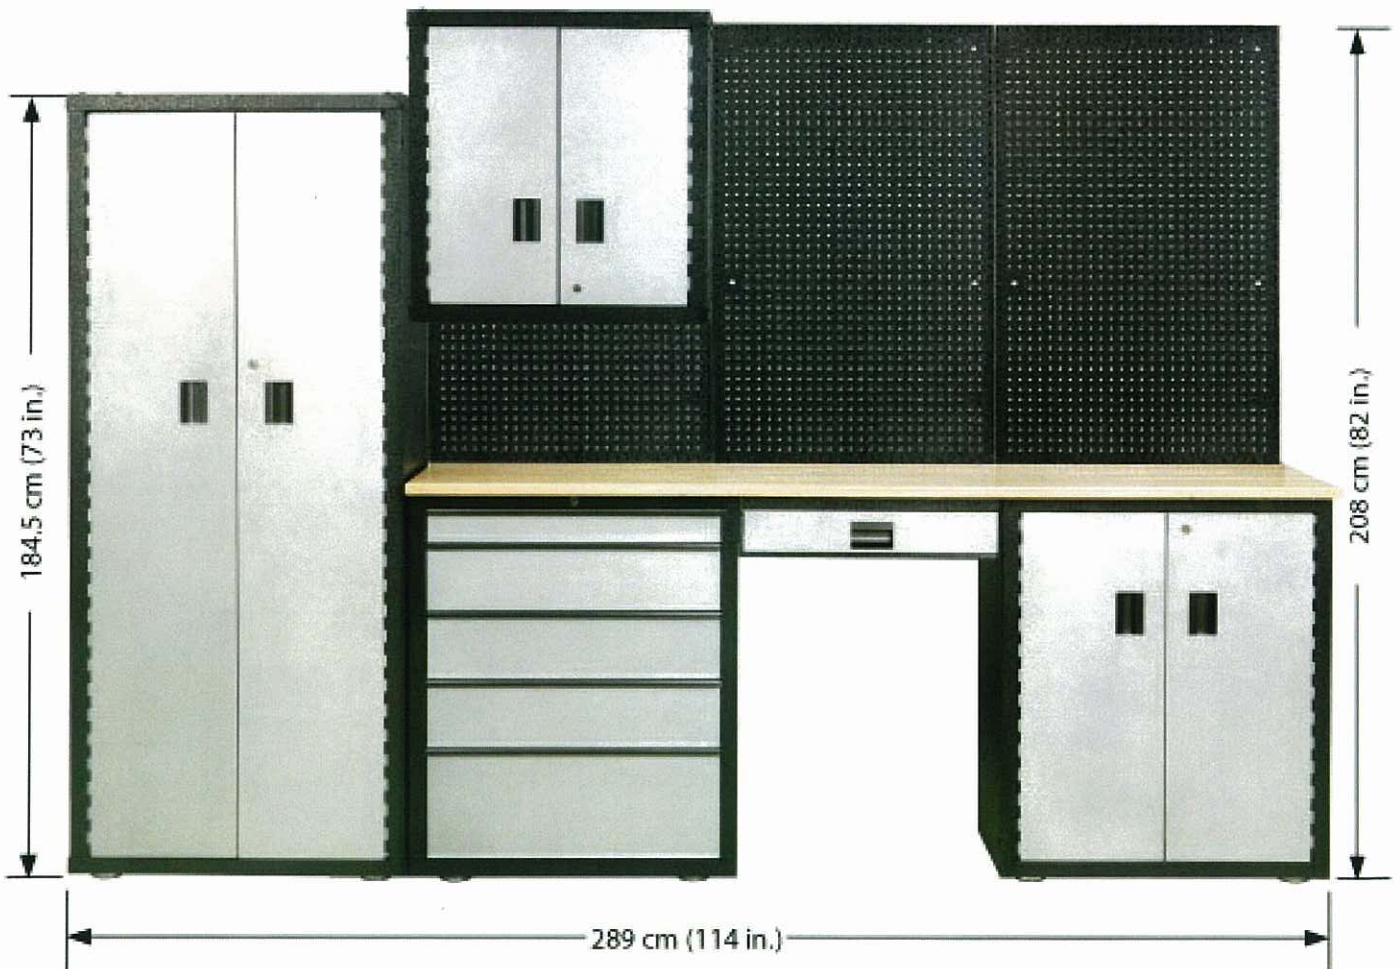

COMPLETE GARAGE STORAGE SOLUTION

Exclusive to V.I.P. 13 26 13

2-DOOR TALL LOCKER CABINET

**ALL STEEL
CONSTRUCTION**

2-DOOR WALL CABINET

PEGBOARD SET

EASY TO ASSEMBLE

**RECESSED ALUMINUM DOOR
HANDLES**

WOOD WORKTOP

5-DRAWER CABINET

**PREMIUM POWDER
COATED FINISH**

2-DOOR CABINET

**FULL EXTENSION BALL-BEARING
SLIDE DRAWERS**

HEAVY DUTY LEVELERS