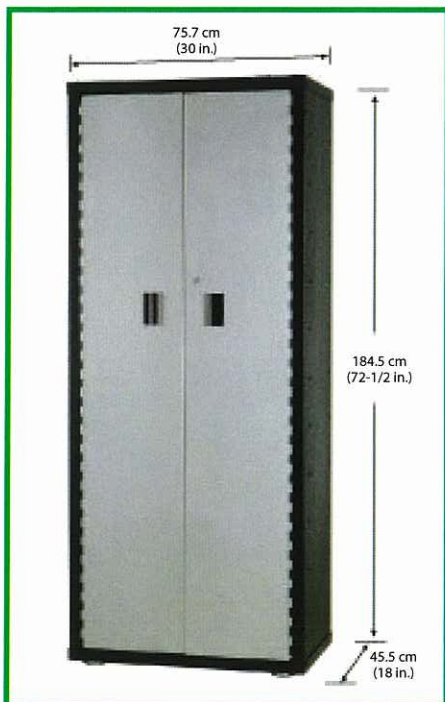

COMPLETE GARAGE STORAGE SOLUTION

Exclusive to V.I.P. 13 26 13

2-DOOR TALL LOCKER CABINET

**ALL STEEL
CONSTRUCTION**

2-DOOR WALL CABINET

PEGBOARD SET

EASY TO ASSEMBLE

**RECESSED ALUMINUM DOOR
HANDLES**

WOOD WORKTOP

5-DRAWER CABINET

**PREMIUM POWDER
COATED FINISH**

2-DOOR CABINET

**FULL EXTENSION BALL-BEARING
SLIDE DRAWERS**

HEAVY DUTY LEVELERS