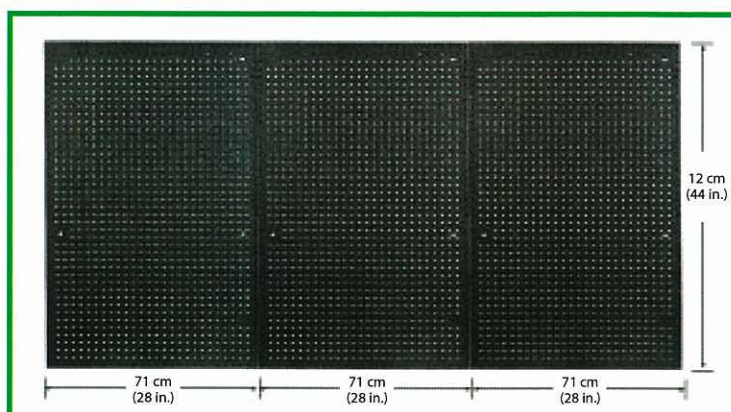

COMPLETE GARAGE STORAGE SOLUTION

Exclusive to V.I.P. 13 26 13

2-DOOR TALL LOCKER CABINET

**ALL STEEL
CONSTRUCTION**

2-DOOR WALL CABINET

PEGBOARD SET

EASY TO ASSEMBLE

**RECESSED ALUMINUM DOOR
HANDLES**

WOOD WORKTOP

5-DRAWER CABINET

**PREMIUM POWDER
COATED FINISH**

2-DOOR CABINET

**FULL EXTENSION BALL-BEARING
SLIDE DRAWERS**

HEAVY DUTY LEVELERS