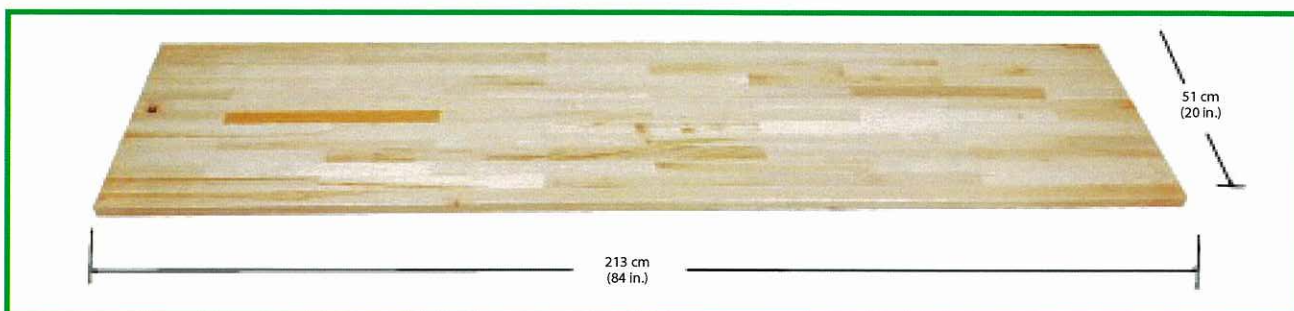

COMPLETE GARAGE STORAGE SOLUTION

Exclusive to V.I.P. 13 26 13

2-DOOR TALL LOCKER CABINET

**ALL STEEL
CONSTRUCTION**

2-DOOR WALL CABINET

PEGBOARD SET

EASY TO ASSEMBLE

**RECESSED ALUMINUM DOOR
HANDLES**

WOOD WORKTOP

5-DRAWER CABINET

**PREMIUM POWDER
COATED FINISH**

2-DOOR CABINET

**FULL EXTENSION BALL-BEARING
SLIDE DRAWERS**

HEAVY DUTY LEVELERS